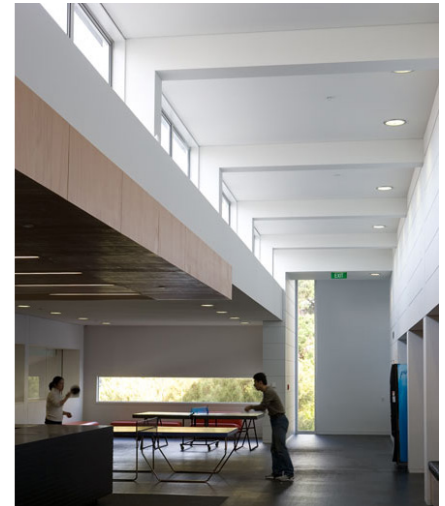

RECREATION CENTRE, VICTORIA UNIVERSITY
OF WELLINGTON
Wellington

This comprehensive redevelopment of a disparate group of existing buildings met the current and future needs of this busy university gym and rec centre. The complicated planning involved rationalising the existing structure, as well as addressing key issues of budget, sustainability and a fast-track programme to meet the university holiday timeline. Stunning views through the building across the city were enhanced and accessibility, environmental conditions, way-finding and connection to the campus and city were all hugely improved. A collaboration with Ken Davis Architects